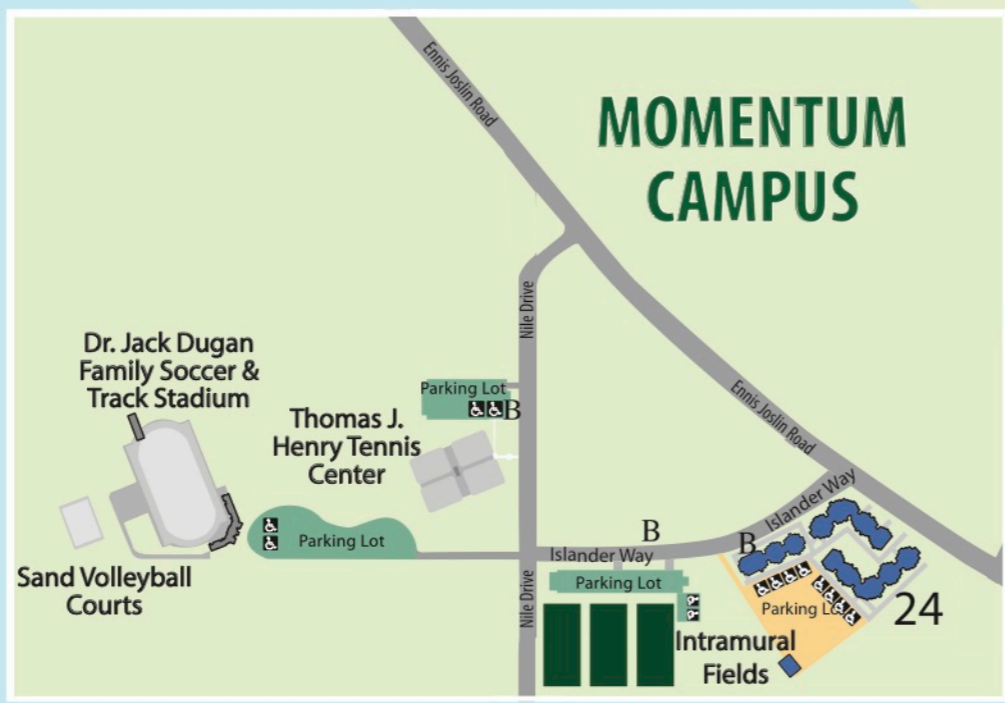

- ### Key
- (with classroom codes)
- 1 Bay Hall (BH)
 - 2 Carlos Truan Natural Resources Center (NRC)
 - 3 Center for Instruction (CI)
 - 4 Center for the Arts (CA)
 - 5 Center for the Sciences (CS)
 - 6 Chapman Press Box
 - 7 Classroom East (CE)
 - 8 Classroom West (CW)
 - 9 Conrad Blucher Institute for Surveying/Science (CBI)
 - 10 Corpus Christi Hall (CCH)
 - 11 Dining Hall
 - 12 Driftwood (DRIFT)
 - 13 Dugan Wellness Center (DWC)
 - 14 Early Childhood Development Center (ECDC)
 - 15 Engineering Building (EN)
 - 16 Faculty Center (FC)
 - 17 Field House (FH)
 - 18 Glasscock Center (GSSC)
Center for Academic Student Achievement
 - 19 Harte Research Institute (HRI)
 - 20 Island Hall (IH)
 - 21 Mary and Jeff Bell Library (LIB)
Islander Welcome Center
 - 22 Michael and Karen O'Connor Building (OCNR)
 - 23 Miramar University Housing
 - 24 Momentum Village Housing
 - 25 Performing Arts Center (PAC)
 - 26 Physical Plant
University Police, Central Receiving, Motor Pool,
Printing Services, Vehicle Maintenance,
Vehicle Storage
 - 27 Purchasing (PROC)
 - 28 Sandpiper (SAND)
Health Services
 - 29 Science Lab
 - 30 Student Services Center (SSC)
 - 31 University Center (UC)
 - 32 University Services Center (USC)

- ### Off-Island Facilities
- Antonio E. Garcia Arts Education Center
 - Art Museum of South Texas
 - Flour Bluff Building:
Coastal Bend Business Innovation Center
Lone Star UAS Center
 - Islander Art Gallery
 - Woo Sung Lee Alumni Welcome Center

Campus Speed Limit is 20 MPH Unless Otherwise Posted

- Jogging Trail
- Emergency Phone
- TAMU-CC Bus Stop: University Routes #5, #63 & #66
- Information Map
- Loading Dock
- Palapa
- Unisex Restroom Locations